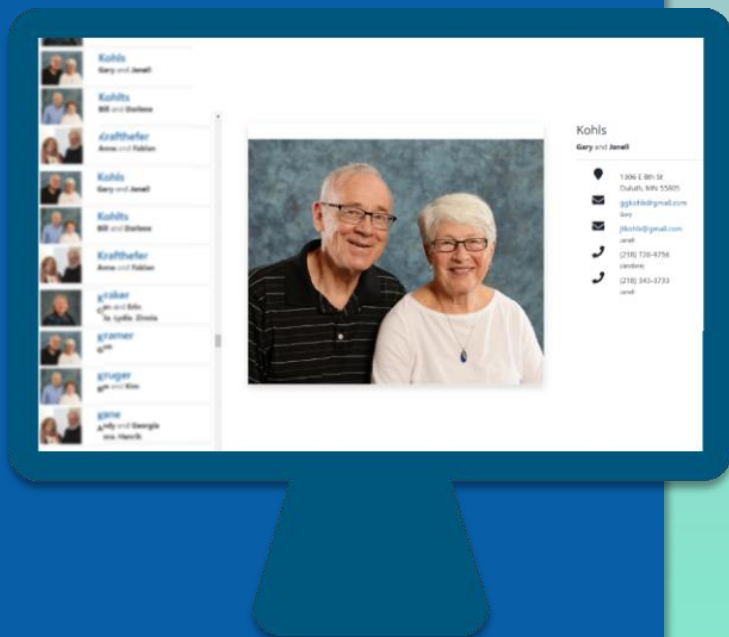

Please contact the office and an account will be created for you.

Peace

United Church of Christ

Picture Directory

The Peace Church Picture Directory
see at www.peaceucc.org

Frequently Asked Questions

How do I get my picture in the directory?

To add your photo to the Picture Directory:

- Use the “Edit My Family” button
or

- Send a digital photo to the office via email
or
- Drop off a print of the photo in the office

How to Access the Picture Directory on your computer

Go to the www.peaceucc.org

Select the link that says Peace Church Picture Directory

Select “Sign In” or
“Create a login now.”

Use the email you have on record
with the church

A screenshot of the "Church Member Sign In" form. It contains two input fields: "Email address in your church's directory" and "Password". Below the fields are three buttons: a blue "Sign In" button, a white "First time signing in? Create Login" button, and a "Forgot password?" link. A red arrow points to the email field, and a red circle highlights the "Sign In" and "Create Login" buttons.

How to Access the Picture Directory on your mobile device

- Download “Instant Church Directory” from the Apple store or another app download site
- Once loaded click on the app
- Select “Create Login” or “Sign In”