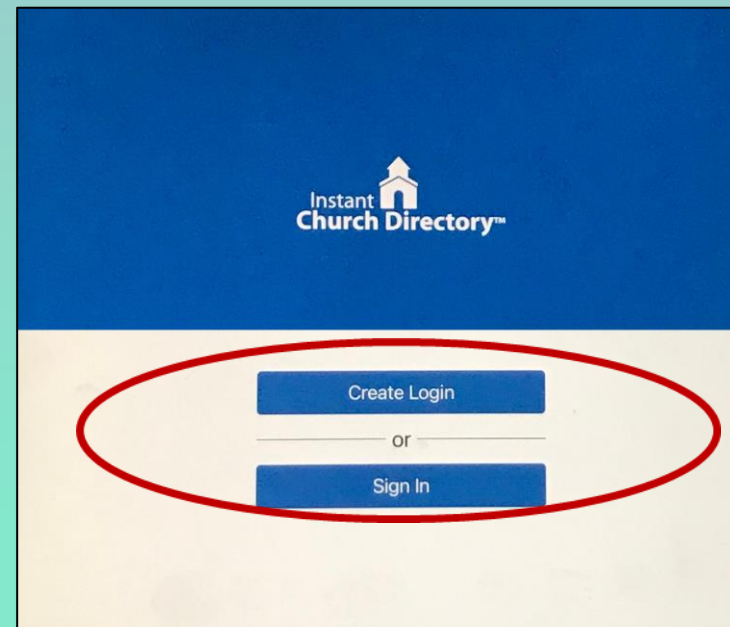

How to Access the Picture Directory on your mobile device

- Download “Instant Church Directory” from the Apple store or another app download site
- Once loaded click on the app
- Select “Create Login” or “Sign In”

When you create your account, use the email you have on record with the church