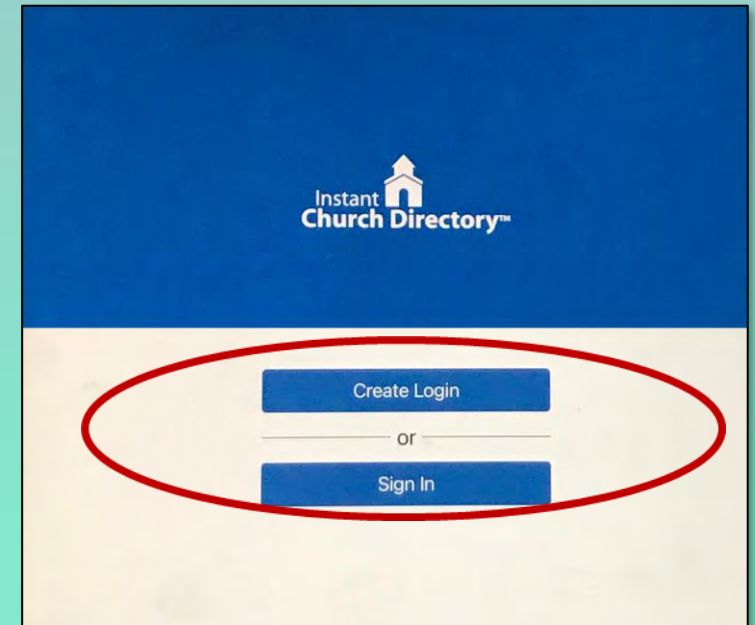

Go to the www.peaceucc.org

Select the link that says Peace Church Picture Directory

Select “Sign In” or
“Create a login now.”

Use the email you have on record
with the church

Church Member Sign In

Email address in your church's directory

Password

[Forgot password?](#)

A red arrow points to the email address input field. A red oval highlights the Sign In and Create Login buttons.

Peace

United Church of Christ

Picture Directory

How to Access the Picture Directory on your mobile device

- Download “Instant Church Directory” from the Apple store or another app download site
- Once loaded click on the app
- Select “Create Login” or “Sign In”

When you create your account, use the email you have on record with the church